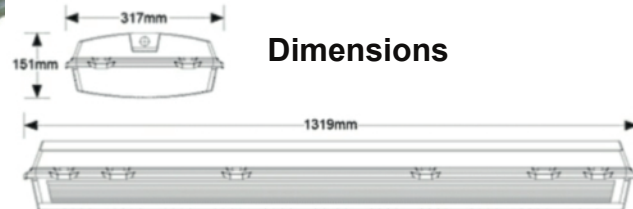

# CITADEL 4

**Dimensions**

The **Citadel 4 Gasketed Enclosure** is a very durable enclosure specifically designed for use with fluorescent and LED lamps. The innovative design makes for easy cleaning and servicing and stainless steel fittings ensure longevity of the product even in harsh environments. Impact resistant lenses and IP65, IP66 & IP67 protection against dust and moisture come together to produce a truly versatile product suitable for multiple applications such as:

- Food Processing Facilities
- Beverage and Bottling Facilities
- Construction Sites
- Refrigerated Storage
- Exterior environments
- Gymnasiums

The Citadel 4 comes with a choice of lens to further enhance the versatility of the product. It is available in either Acrylic for maximum light transmission and longevity or UV stabilised Polycarbonate for maximum impact resistance and temperature extremes. The downwards facing side of the lens is glass clear to maximise efficiency and minimise distortion of the distribution from the reflector whereas the ends are lightly frosted and the sides ribbed to reduce glare.